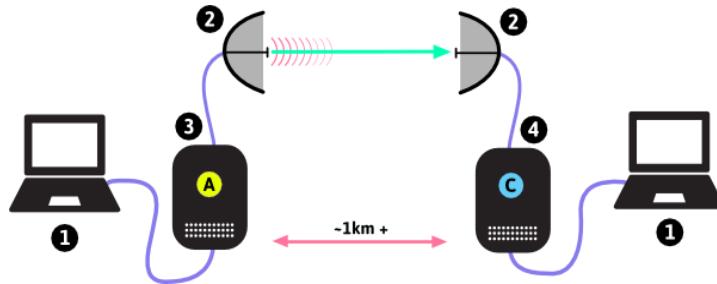

# Dual Band Outdoor AP

**KIRAT**  
Communications

Self Optimizing  
Self Configuring

Speed Test

Firewall and  
parental Controls

Quality of Service

Remote Management

Cloud Controller

Easy setup and configuration  
through Desktop

Bandwidth Management

**KAP330**

- Operation modes: AP Mode, WDS, Point-to-point, Point to Multi Point WDS, WDS With AP
- IEEE 802.11a/b/g/n/ac compliant
- Data rates of up to 400Mbps in 802.11n 40 MHz channel at 2.4Ghz.
- Data rates of up to 867Mbps in 802.11ac 80 MHz channel at 5.8Ghz.
- Distance Adjustment for Long Range Transmission
- External Dual Band Omni Antennas
- Weatherproof IP67 Casing

## Key Specifications:

- Transmit power adjustment & Traffic Control for each SSID
- Dynamic Channel Selection for noisy environment
- Rate Selection to disable low data rate access
- Auto-channel selection , 2.4GHz and 5GHz concurrent radios
- Remote management via HTTP, HTTPs, Secure SSH, Telnet, SSL,SNMP management v1/v2c/v3
- Configuration file backup and restore by TFTP or FTP, HTML
- Rich system information –AP status, station status, event logs
- IPv4 and IPv6 dual stack support
- 2.4GHz 26dBm and 5GHz 26dBm aggregate power

### Electrical Data

Processor Speed	700Mhz Quad Core
RAM	256 MB
FLASH	128MB
Antenna	External Dual Band Omni Antennas
Interface	1 Gigabit ethernet Port 1 Serial Port 4 Pin connector
POE	24 V input
Power Consumption	18 W max
2.4 Ghz Output Power	26dBm
5.8 Ghz Output Power	26dBm